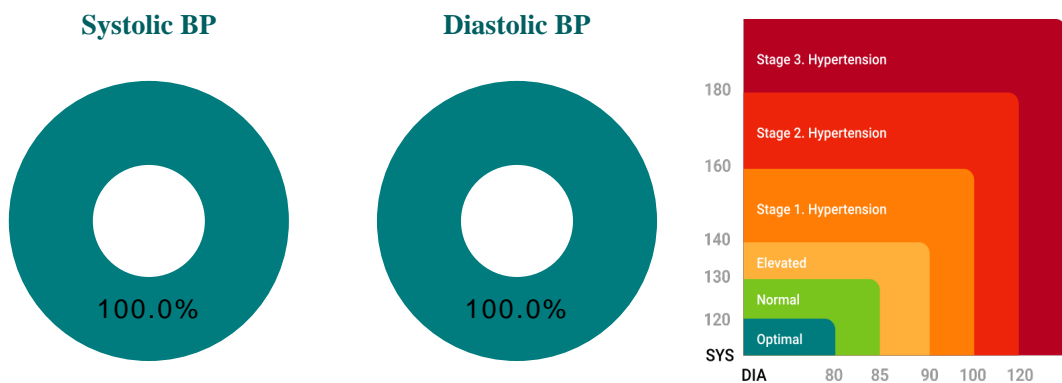

Marko Maslakovic

info@gadgetsandwearables.com | Male | 30-10-1969 | 178 cm | 84 kg
 E-mail | Gender | Birth date | Height | Weight

April 2021

Summary Table

	Daytime (Resting)			Night-time			24-hours			
	SBP	DBP	HR	SBP	DBP	HR	SBP	DBP	HR	
MEAN	101	65	55	102	64	57	101	64	56	
SD	4	5	6	4	4	6	-	1	-	WAKE UP TIME: 07:00
MAX	112	75	71	110	75	69	112	75	71	BED TIME: 23:00
MIN	90	53	43	87	53	46	87	53	43	
READINGS	32	32	32	46	46	46	78	78	78	

Monthly graph view - BP

* The red lines indicate the thresholds defined by the European Society of hypertension for 24h ABPM values.

** Days containing initialization data are displayed with ☉

Percentages in range

*** The color map indicates the thresholds defined by the European Society of Hypertension for office blood pressure monitoring.