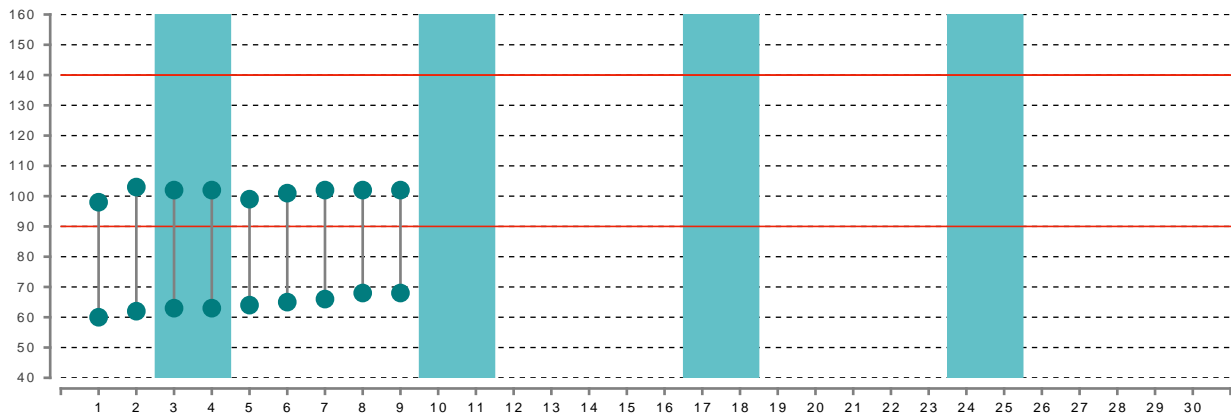

Marko Maslakovic

info@gadgetsandwearables.com | Male | 30-10-1969 | 178 cm | 84 kg
 E-mail | Gender | Birth date | Height | Weight

April 2021

Summary Table

	Daytime (Resting)			Night-time			24-hours			
	SBP	DBP	HR	SBP	DBP	HR	SBP	DBP	HR	
MEAN	101	65	55	102	64	57	101	64	56	
SD	4	5	6	4	4	6	-	1	-	WAKE UP TIME: 07:00
MAX	112	75	71	110	75	69	112	75	71	BED TIME: 23:00
MIN	90	53	43	87	53	46	87	53	43	
READINGS	32	32	32	46	46	46	78	78	78	

Monthly graph view - BP

* The red lines indicate the thresholds defined by the European Society of hypertension for 24h ABPM values.

** Days containing initialization data are displayed with ☉

Percentages in range

*** The color map indicates the thresholds defined by the European Society of Hypertension for office blood pressure monitoring.